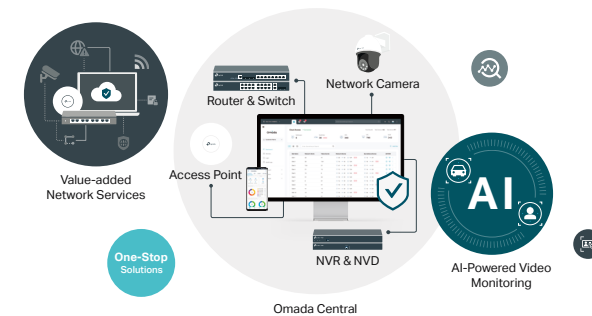

Separate maintenance of surveillance and network systems makes it hard to quickly diagnose whether an issue is due to networking or surveillance problems.

Our Triple Guarantee

High-Efficiency Deployment & Management

➤ Easily Set up All Devices on a Unified Platform

Configure both the Omada network and VIGI surveillance devices seamlessly through the Omada Central platform. Conveniently assign VLANs to VIGI products to streamline deployment.

➤ Unified Management

Manage and maintain your network and surveillance devices across sites with a single interface.

➤ Assign Different Management Roles

- Multi-Customer Management
- Multi-Account Management
- Multi-Site Management
- Multi-Person Management
- Multi-Role Management
- Multi-Level Permissions