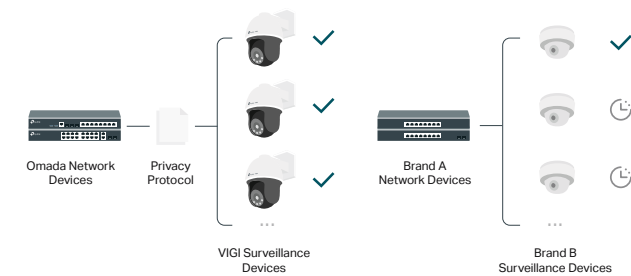

Note: Images shown are for reference only. Actual products may vary from their images.

PN: 8392501215

tp-link | Omada Central

Integrated Network and Video Surveillance Solution

Router & Switch | Access Point | Network Camera | NVR & NVD | Management System

Omada Central Overview

Challenges to Users

Different teams deploying surveillance and network devices across systems raise deployment challenges and costs.

Network instability may delay the audio and video transmission of cameras, affecting responses to security events.

Separate maintenance of surveillance and network systems makes it hard to quickly diagnose whether an issue is due to networking or surveillance problems.

Our Triple Guarantee

High-Efficiency Deployment & Management

➤ Easily Set up All Devices on a Unified Platform

Configure both the Omada network and VIGI surveillance devices seamlessly through the Omada Central platform. Conveniently assign VLANs to VIGI products to streamline deployment.