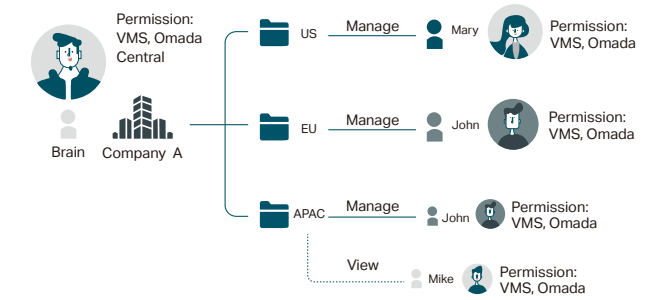

Separate maintenance of surveillance and network systems makes it hard to quickly diagnose whether an issue is due to networking or surveillance problems.

Our Triple Guarantee

High-Efficiency Deployment & Management

➤ Easily Set up All Devices on a Unified Platform

Configure both the Omada network and VIGI surveillance devices seamlessly through the Omada Central platform. Conveniently assign VLANs to VIGI products to streamline deployment.

➤ Unified Management

Manage and maintain your network and surveillance devices across sites with a single interface.

➤ Assign Different Management Roles

- Multi-Customer Management
- Multi-Account Management
- Multi-Site Management
- Multi-Person Management
- Multi-Role Management
- Multi-Level Permissions

➤ Quick Troubleshooting for Network and Surveillance

Our integrated platform supports the construction of topology diagrams, letting you see the entire deployment of your network and surveillance system.