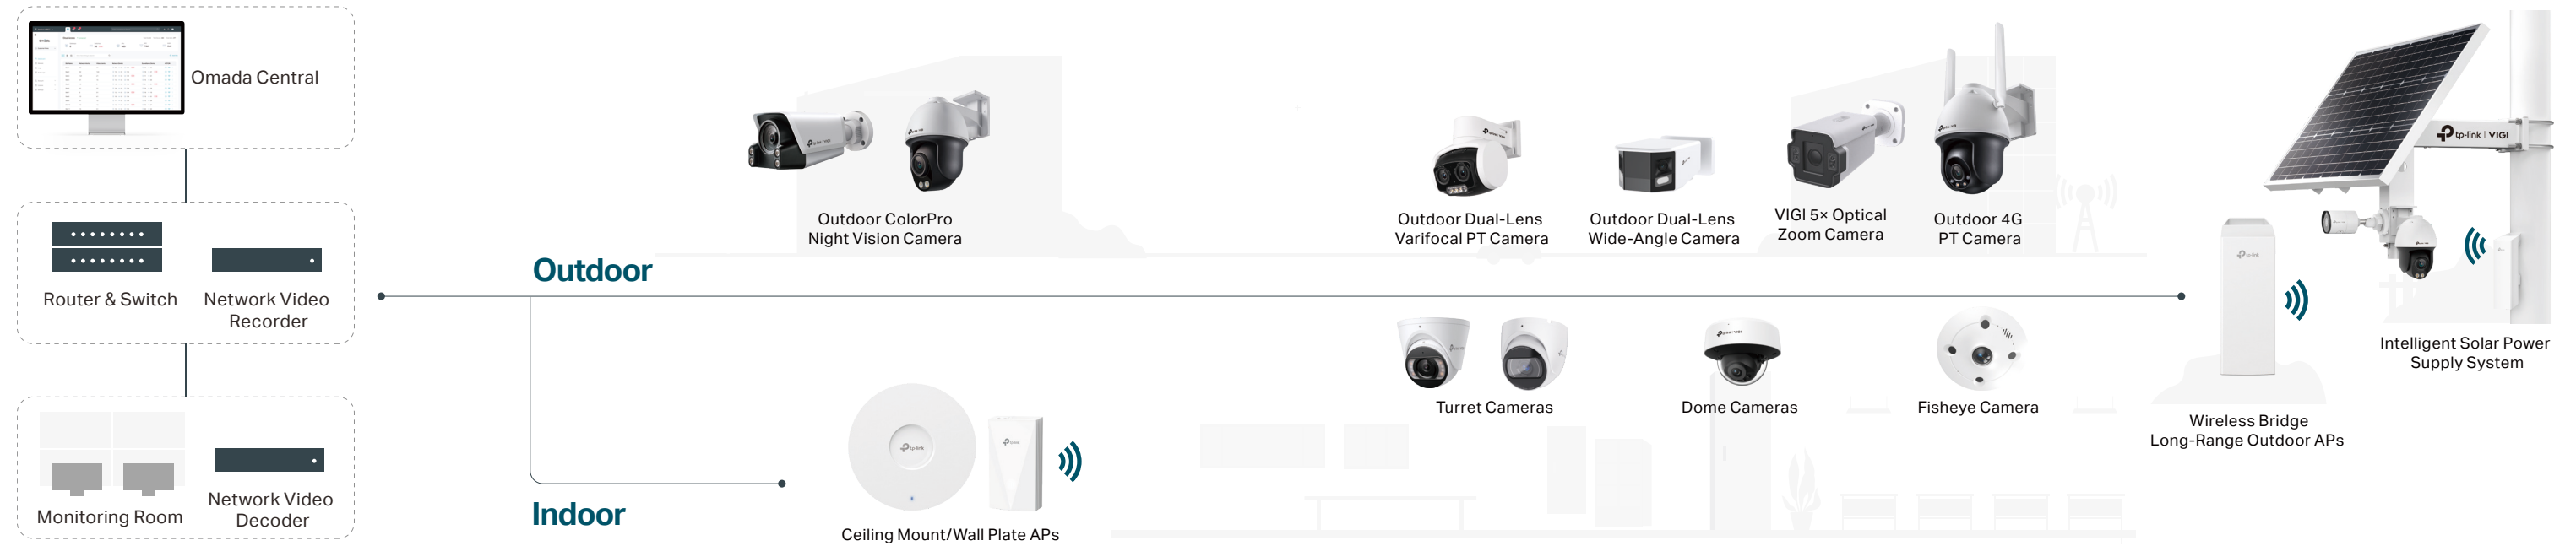

Omada Central Overview